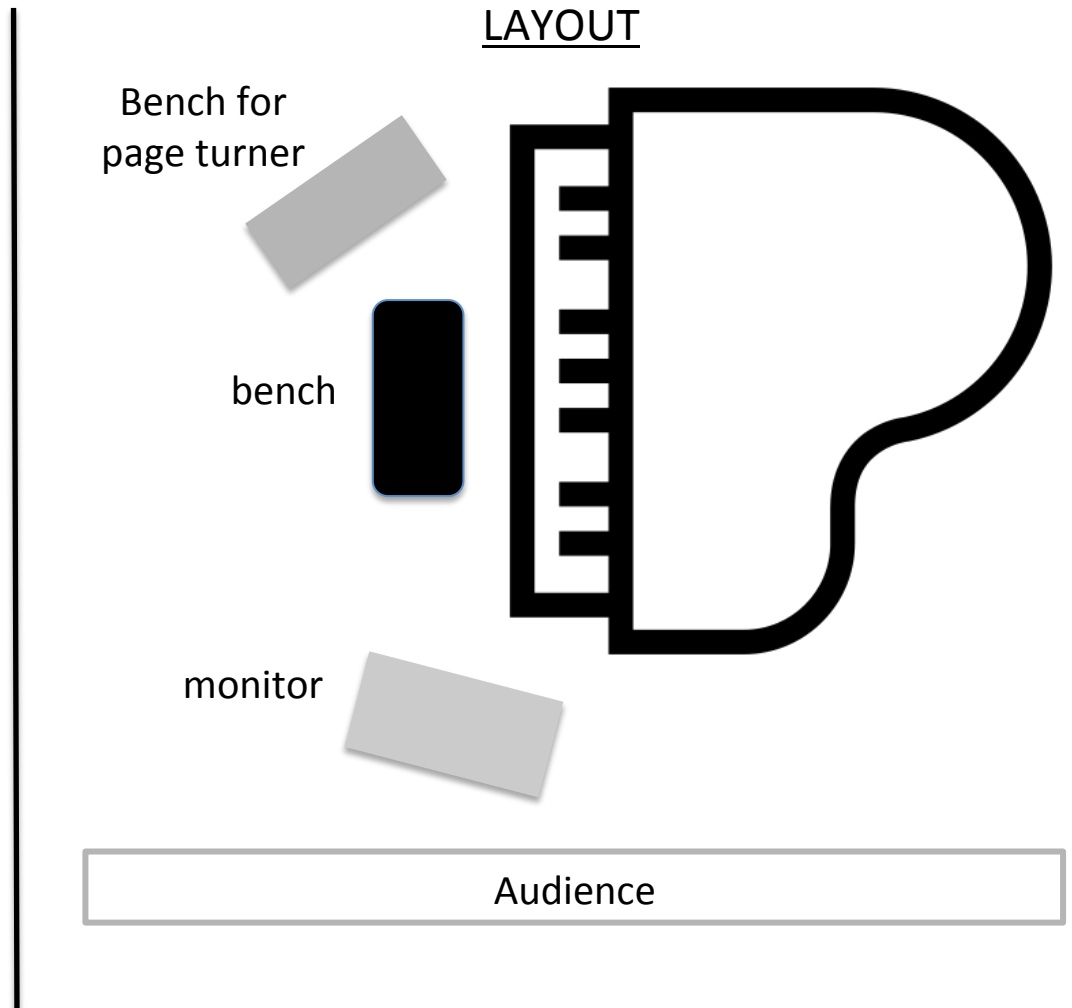

TECHNICAL RIDER

Maleva Ristananda

Piano Solo

ACOUSTIC setup

- 1 piano
- 1 Adjustable bench (2 if have page turner)

PRE-AMPED setup

- 1 piano
- 1 adjustable bench (2 if have page turner)
- 1 Condenser microphone
- Monitor system

Ensemble for String Quartet, Wind Quintet, and Percussions

Instruments:

- 1 Flute
- 1 Oboe
- 1 Clarinet
- 1 Bassoon
- 1 French Horn
- 2 Violins
- 1 Viola
- 1 Cello
- 1 Piano w/ adjustable bench
- 1 bench for page turner (if any)
- Percussion Instruments (if any)